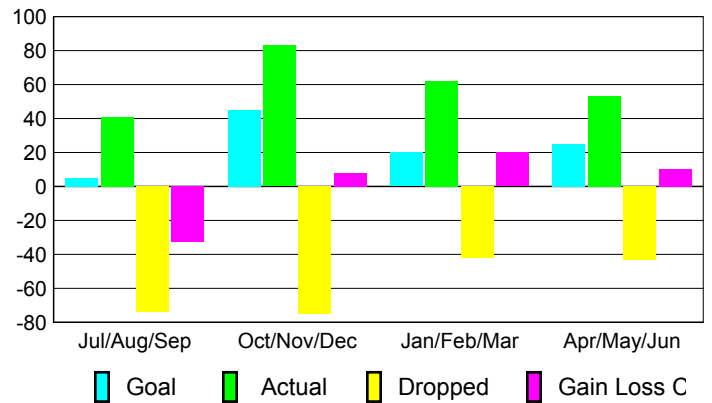

Membership Results 2009-2010

Goal, New, Dropped, Gain/Loss