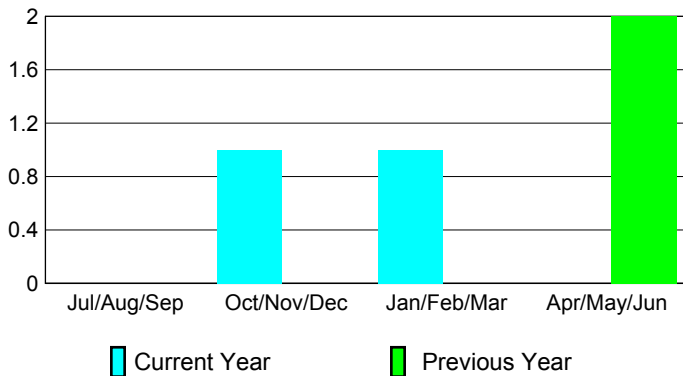

2009-2010 GMT Quarterly Report for District (or Undistricted) **District 33 S**

GMT: **ED J LECIUS**

Location: **MASSACHUSETTS**

GMT CA: **1**

CLUBS

Club Results
2009-2010

Clubs
2008-2009

Month	New Club Goal	Actual New Clubs	Actual Dropped Clubs	Gain/Loss of Clubs	Gain/Loss of Clubs
Jul/Aug/Sep	1	0	0	0	0
Oct/Nov/Dec	1	1	0	1	0
Jan/Feb/Mar	0	1	0	1	0
Apr/May/June	1	0	0	0	2
Totals	3	2	0	2	2

Club Results 2009-2010

Goal, New, Dropped, Gain/Loss

Comparison of Club Gain/Loss

Current Year Compared to the Previous Year

YTD Status Quo Clubs 2009-2010

Status Quo Clubs Compared to Status Quo Members

MEMBERSHIP