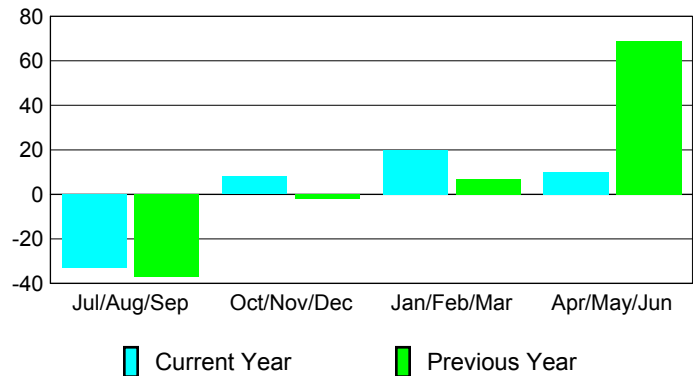

Comparison of Membership Gain/Loss

Current Year Compared to the Previous Year