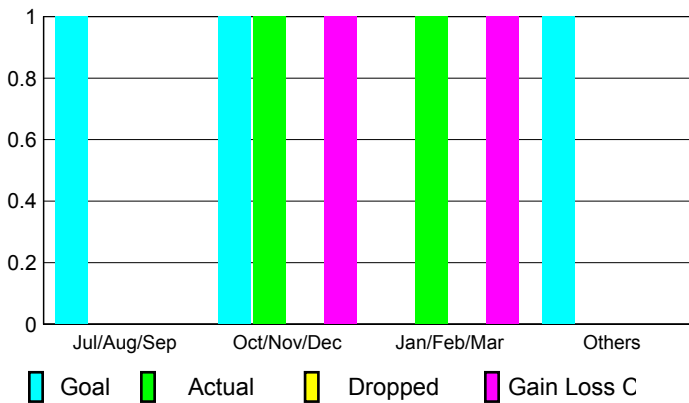

2009-2010 GMT Quarterly Report for District (or Undistricted) **District 33 S**

GMT: **ED J LECIUS**

Location: **MASSACHUSETTS**

GMT CA: **1**

CLUBS

Club Results
2009-2010

Clubs
2008-2009

Month	New Club Goal	Actual New Clubs	Actual Dropped Clubs	Gain/Loss of Clubs	Gain/Loss of Clubs
Jul/Aug/Sep	1	0	0	0	0
Oct/Nov/Dec	1	1	0	1	0
Jan/Feb/Mar	0	1	0	1	0
Apr/May/June	1	0	0	0	2
Totals	3	2	0	2	2

Club Results 2009-2010

Goal, New, Dropped, Gain/Loss

Comparison of Club Gain/Loss

Current Year Compared to the Previous Year

YTD Status Quo Clubs 2009-2010

Status Quo Clubs Compared to Status Quo Members

MEMBERSHIP